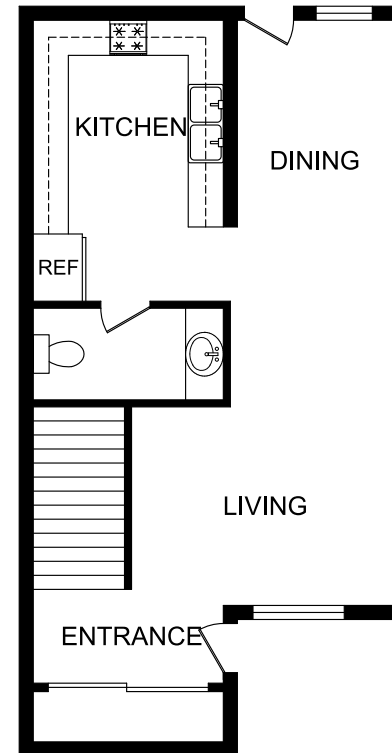

PEPPER TREE
A p a r t m e n t s

Bedford
2 bedroom/2 bath room
Approximately 962 square feet

Interior Luxuries Include:

- Plush Carpet
- Frost-Free Refrigerator
- Spacious Floorplans
- Tiled Floors in Kitchen, Entry and Bath
- Exterior storage
- Large floor plans with great design

Community Distinctions include:

- On-Site Laundry Facilities
- Located close to shopping, entertainment and schools
- Superior resident service

Ground Floor