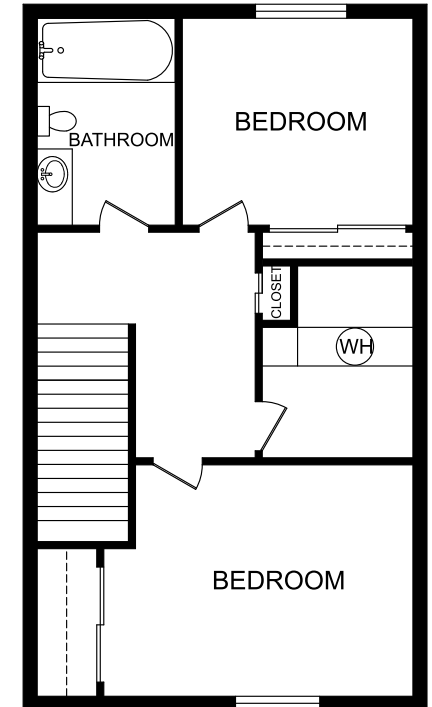

First Floor