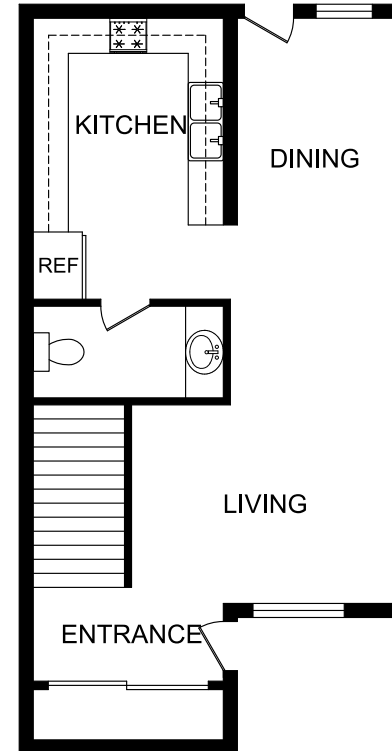

PEPPER TREE
A p a r t m e n t s

Bedford
2 bedroom/2 bath room
Approximately 962 square feet

Interior Luxuries Include:

- Plush Carpet
- Frost-Free Refrigerator
- Spacious Floorplans
- Tiled Floors in Kitchen, Entry and Bath
- Exterior storage
- Large floor plans with great design

Community Distinctions include:

- On-Site Laundry Facilities
- Located close to shopping, entertainment and schools
- Superior resident service

Ground Floor