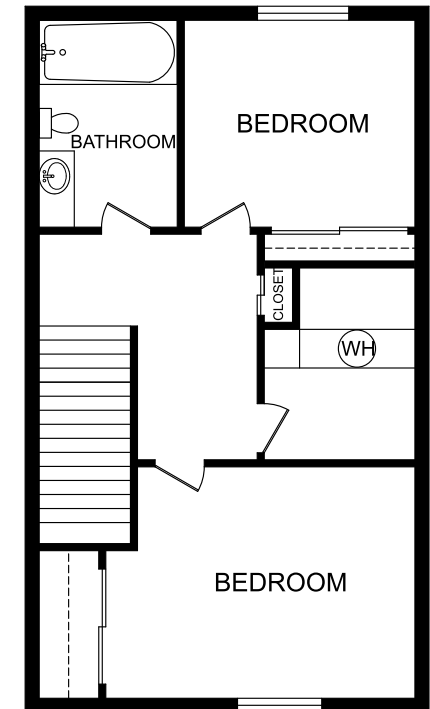

First Floor